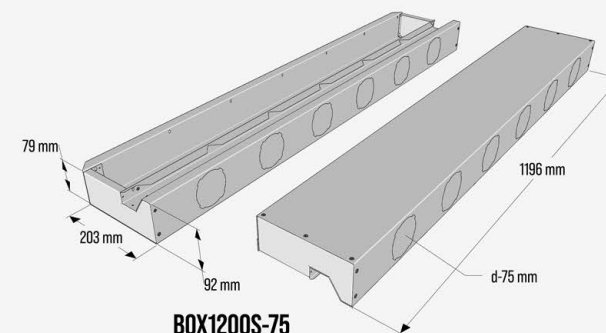

# 1-2 SLOTS

600 mm air diffuser

1000 mm air diffuser

1200 mm air diffuser

75 mm duct system  
slim version\*

**BOX600S-75**  
CONNECTIONS side x4

**BOX1000S-75**  
CONNECTIONS side x5

**BOX1200S-75**  
CONNECTIONS side x6

\*Slim version is the solution for a limited ceiling lowering height. Min ceiling lowering required - 105 mm for single and double layers of plasterboards. Recommended ceiling lowering height - 120 mm.