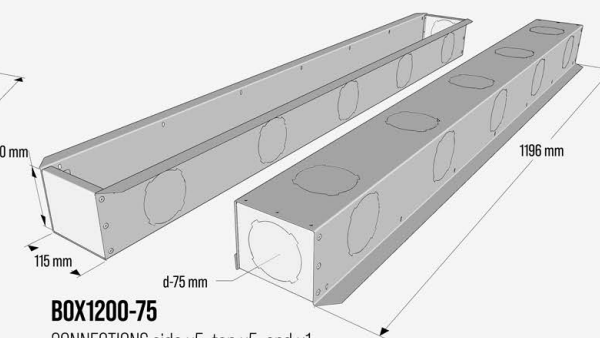

\*Slim version is the solution for a limited ceiling lowering height. Min ceiling lowering required - 105 mm for single and double layers of plasterboards. Recommended ceiling lowering height - 120 mm.

75 mm duct system

**BOX600-75**  
CONNECTIONS side x4, top x4, end x1

**BOX1000-75**  
CONNECTIONS side x4, top x4, end x1

**BOX1200-75**  
CONNECTIONS side x5, top x5, end x1

Min ceiling lowering height required - 125 mm for single and double layers of plasterboards. Recommended ceiling lowering height - 140 mm.