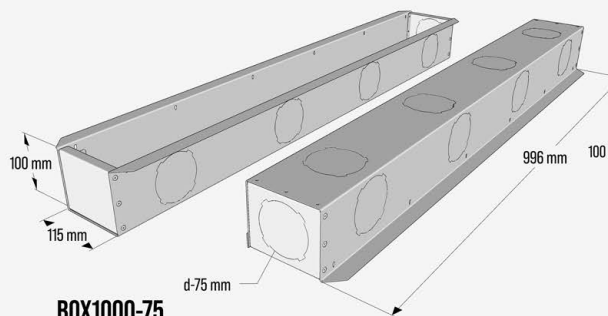

# 1-2 SLOTS

600 mm air diffuser

1000 mm air diffuser

1200 mm air diffuser

75 mm duct system  
slim version\*

**BOX600S-75**  
CONNECTIONS side x4

**BOX1000S-75**  
CONNECTIONS side x5

**BOX1200S-75**  
CONNECTIONS side x6

\*Slim version is the solution for a limited ceiling lowering height. Min ceiling lowering required - 105 mm for single and double layers of plasterboards. Recommended ceiling lowering height - 120 mm.

75 mm duct system

**BOX600-75**  
CONNECTIONS side x4, top x4, end x1

**BOX1000-75**  
CONNECTIONS side x4, top x4, end x1

**BOX1200-75**  
CONNECTIONS side x5, top x5, end x1

Min ceiling lowering height required - 125 mm for single and double layers of plasterboards. Recommended ceiling lowering height - 140 mm.