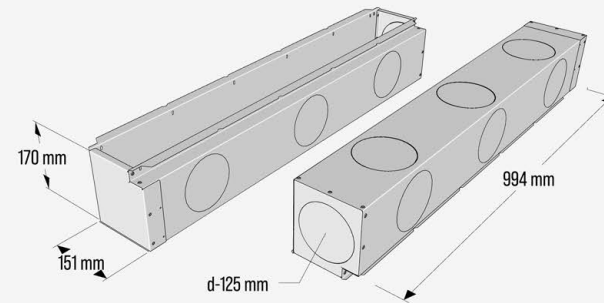

75 mm duct system

**BOX600-75**  
CONNECTIONS side x4, top x4, end x1

**BOX1000-75**  
CONNECTIONS side x4, top x4, end x1

**BOX1200-75**  
CONNECTIONS side x5, top x5, end x1

Min ceiling lowering height required - 125 mm for single and double layers of plasterboards. Recommended ceiling lowering height - 140 mm.

# 1-2 SLOTS

# PLENUM BOXES

COMPATIBILITY, ORDERING CODES AND DIMENSIONS

**600 mm** air diffuser

**1000 mm** air diffuser

**1200 mm** air diffuser

**125 mm**  
nominal connection

**BOX600-125**

CONNECTIONS side x2, top x2, end x1