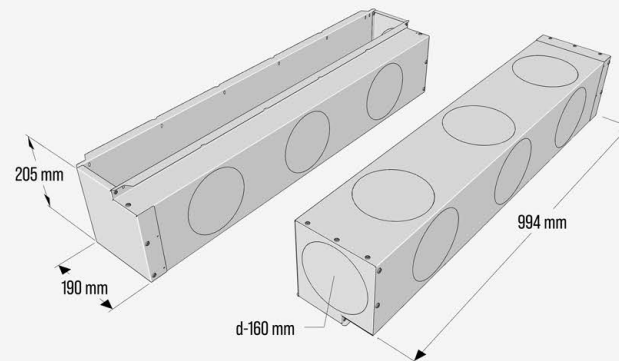

# PLENUM BOXES

COMPATIBILITY, ORDERING CODES AND DIMENSIONS

**600 mm** air diffuser

**1000 mm** air diffuser

**1200 mm** air diffuser

**125 mm**  
nominal connection

**BOX600-125**

CONNECTIONS side x2, top x2, end x1

**BOX1000-125**

CONNECTIONS side x3, top x3, end x1

**BOX1200-125**

CONNECTIONS side x4, top x4, end x1

**160 mm**  
nominal connection

**BOX600-160**

CONNECTIONS side x2, top x2, end x1

**BOX1000-160**

CONNECTIONS side x3, top x3, end x1

**BOX1200-160**

CONNECTIONS side x4, top x4, end x1