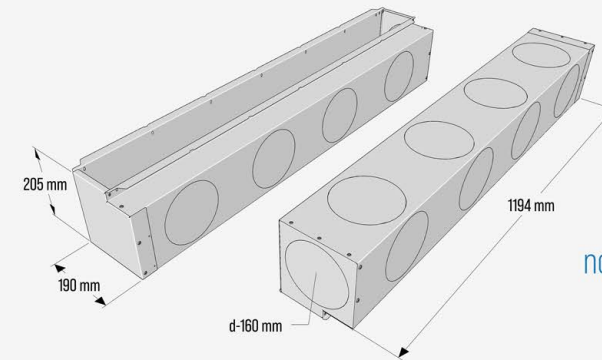

# PLENUM BOXES

COMPATIBILITY, ORDERING CODES AND DIMENSIONS

**600 mm** air diffuser

**1000 mm** air diffuser

**1200 mm** air diffuser

**125 mm**  
nominal connection

**BOX600-125**

CONNECTIONS side x2, top x2, end x1

**BOX1000-125**

CONNECTIONS side x3, top x3, end x1

**BOX1200-125**

CONNECTIONS side x4, top x4, end x1

**160 mm**  
nominal connection

**BOX600-160**

CONNECTIONS side x2, top x2, end x1

**BOX1000-160**

CONNECTIONS side x3, top x3, end x1

**BOX1200-160**

CONNECTIONS side x4, top x4, end x1