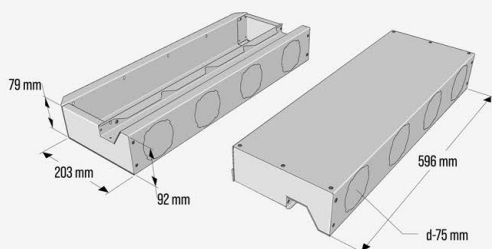

# PLENUM BOXES

COMPATIBILITY, ORDERING CODES AND DIMENSIONS

# 1-2 SLOTS

600 mm air diffuser

1000 mm air diffuser

1200 mm air diffuser

75 mm duct system  
slim version\*

**BOX600S-75**  
CONNECTIONS side x4

**BOX1000S-75**  
CONNECTIONS side x5

**BOX1200S-75**  
CONNECTIONS side x6

\*Slim version is the solution for a limited ceiling lowering height. Min ceiling lowering required - 105 mm for single and double layers of plasterboards. Recommended ceiling lowering height - 120 mm.