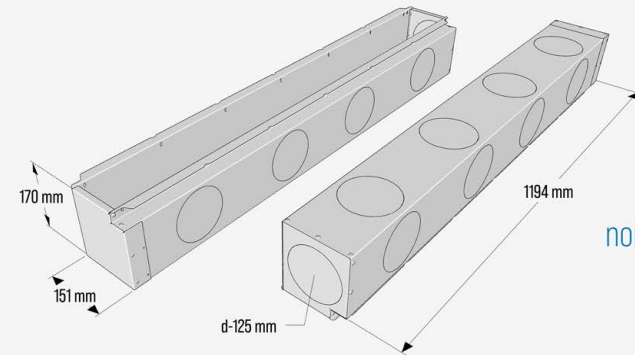

75 mm duct system

**BOX600-75**  
CONNECTIONS side x4, top x4, end x1

**BOX1000-75**  
CONNECTIONS side x4, top x4, end x1

**BOX1200-75**  
CONNECTIONS side x5, top x5, end x1

Min ceiling lowering height required - 125 mm for single and double layers of plasterboards. Recommended ceiling lowering height - 140 mm.

# 1-2 SLOTS

# PLENUM BOXES

COMPATIBILITY, ORDERING CODES AND DIMENSIONS

**600 mm** air diffuser

**1000 mm** air diffuser

**1200 mm** air diffuser

**125 mm**  
nominal connection

**BOX600-125**

CONNECTIONS side x2, top x2, end x1

**BOX1000-125**

CONNECTIONS side x3, top x3, end x1

**BOX1200-125**

CONNECTIONS side x4, top x4, end x1

**160 mm**  
nominal connection

**BOX600-160**

CONNECTIONS side x2, top x2, end x1

**BOX1000-160**