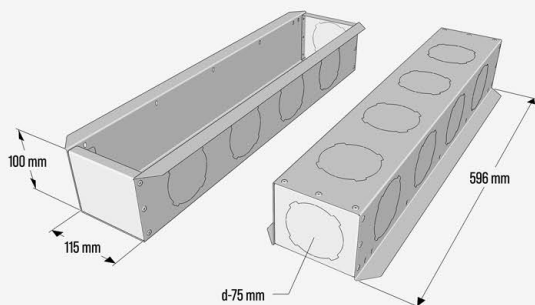

# 1-2 SLOTS

600 mm air diffuser

1000 mm air diffuser

1200 mm air diffuser

75 mm duct system  
slim version\*

**BOX600S-75**  
CONNECTIONS side x4

**BOX1000S-75**  
CONNECTIONS side x5

**BOX1200S-75**  
CONNECTIONS side x6

\*Slim version is the solution for a limited ceiling lowering height. Min ceiling lowering required - 105 mm for single and double layers of plasterboards. Recommended ceiling lowering height - 120 mm.

75 mm duct system

**BOX600-75**  
CONNECTIONS side x4, top x4, end x1

**BOX1000-75**  
CONNECTIONS side x4, top x4, end x1

**BOX1200-75**  
CONNECTIONS side x5, top x5, end x1

Min ceiling lowering height required - 125 mm for single and double layers of plasterboards. Recommended ceiling lowering height - 140 mm.