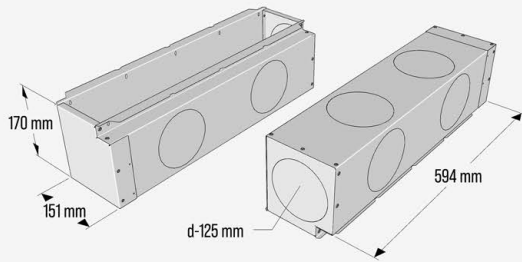

75 mm duct system

**BOX600-75**  
CONNECTIONS side x4, top x4, end x1

**BOX1000-75**  
CONNECTIONS side x4, top x4, end x1

**BOX1200-75**  
CONNECTIONS side x5, top x5, end x1

Min ceiling lowering height required - 125 mm for single and double layers of plasterboards. Recommended ceiling lowering height - 140 mm.

# 1-2 SLOTS

# PLENUM BOXES

COMPATIBILITY, ORDERING CODES AND DIMENSIONS

**600 mm** air diffuser

**1000 mm** air diffuser

**1200 mm** air diffuser

**125 mm**  
nominal connection

**BOX600-125**

CONNECTIONS side x2, top x2, end x1

**BOX1000-125**

CONNECTIONS side x3, top x3, end x1

**BOX1200-125**

CONNECTIONS side x4, top x4, end x1

**160 mm**  
nominal connection

**BOX600-160**

CONNECTIONS side x2, top x2, end x1

**BOX1000-160**