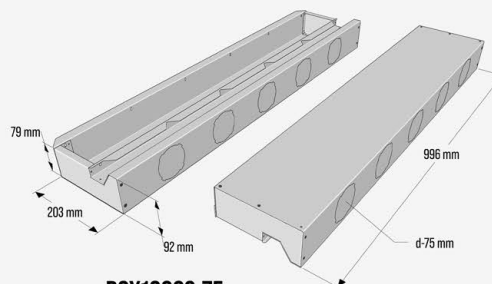

# 1-2 SLOTS

600 mm air diffuser

1000 mm air diffuser

1200 mm air diffuser

75 mm duct system  
slim version\*

**BOX600S-75**  
CONNECTIONS side x4

**BOX1000S-75**  
CONNECTIONS side x5

**BOX1200S-75**  
CONNECTIONS side x6

\*Slim version is the solution for a limited ceiling lowering height. Min ceiling lowering required - 105 mm for single and double layers of plasterboards. Recommended ceiling lowering height - 120 mm.

75 mm duct system

**BOX600-75**  
CONNECTIONS side x4, top x4, end x1

**BOX1000-75**  
CONNECTIONS side x4, top x4, end x1

**BOX1200-75**  
CONNECTIONS side x5, top x5, end x1

Min ceiling lowering height required - 125 mm for single and double layers of plasterboards. Recommended ceiling lowering height - 140 mm.