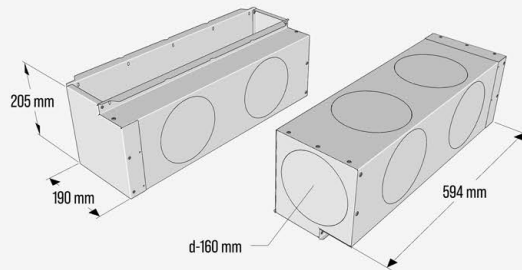

# PLENUM BOXES

COMPATIBILITY, ORDERING CODES AND DIMENSIONS

**600 mm** air diffuser

**1000 mm** air diffuser

**1200 mm** air diffuser

**125 mm**  
nominal connection

**BOX600-125**

CONNECTIONS side x2, top x2, end x1

**BOX1000-125**

CONNECTIONS side x3, top x3, end x1

**BOX1200-125**

CONNECTIONS side x4, top x4, end x1

**160 mm**  
nominal connection

**BOX600-160**

CONNECTIONS side x2, top x2, end x1

**BOX1000-160**

CONNECTIONS side x3, top x3, end x1

**BOX1200-160**

CONNECTIONS side x4, top x4, end x1