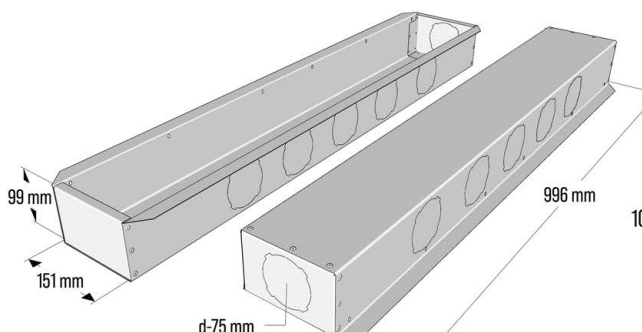

PLENUM BOXES

COMPATIBILITY, ORDERING CODES AND DIMENSIONS

3 SLOTS

600 mm air diffuser

1000 mm air diffuser

1200 mm air diffuser

75 mm duct system
slim version*

BOX600S-75W
CONNECTIONS side x4

BOX1000S-75W
CONNECTIONS side x5

BOX1200S-75W
CONNECTIONS side x6

*Slim version is the solution for a limited ceiling lowering height. Min ceiling lowering required - 105 mm for single and double layers of plasterboards. Recommended ceiling lowering height - 120 mm.

75 mm duct system

BOX600-75W
CONNECTIONS side x4, top x4, end x1

BOX1000-75W
CONNECTIONS side x4, top x4, end x1

BOX1200-75W
CONNECTIONS side x5, top x5, end x1

Min ceiling lowering height required - 125 mm for single and double layers of plasterboards. Recommended ceiling lowering height - 140 mm.

160 mm
nominal connection