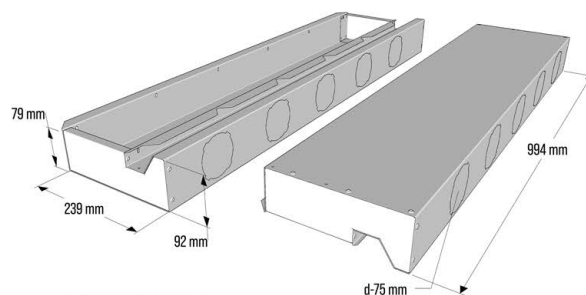

PLENUM BOXES

COMPATIBILITY, ORDERING CODES AND DIMENSIONS

3 SLOTS

600 mm air diffuser

1000 mm air diffuser

1200 mm air diffuser

75 mm duct system
slim version*

BOX600S-75W
CONNECTIONS side x4

BOX1000S-75W
CONNECTIONS side x5

BOX1200S-75W
CONNECTIONS side x6

*Slim version is the solution for a limited ceiling lowering height. Min ceiling lowering required - 105 mm for single and double layers of plasterboards. Recommended ceiling lowering height - 120 mm.

75 mm duct system

BOX600-75W
CONNECTIONS side x4, top x4, end x1

BOX1000-75W
CONNECTIONS side x4, top x4, end x1

BOX1200-75W
CONNECTIONS side x5, top x5, end x1

Min ceiling lowering height required - 125 mm for single and double layers of plasterboards. Recommended ceiling lowering height - 140 mm.

160 mm
nominal connection