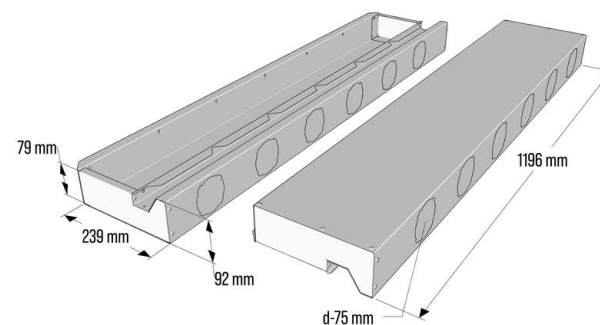

PLENUM BOXES

COMPATIBILITY, ORDERING CODES AND DIMENSIONS

3 SLOTS

600 mm air diffuser

1000 mm air diffuser

1200 mm air diffuser

75 mm duct system
slim version*

BOX600S-75W
CONNECTIONS side x4

BOX1000S-75W
CONNECTIONS side x5

BOX1200S-75W
CONNECTIONS side x6

*Slim version is the solution for a limited ceiling lowering height. Min ceiling lowering required - 105 mm for single and double layers of plasterboards. Recommended ceiling lowering height - 120 mm.

75 mm duct system

BOX600-75W
CONNECTIONS side x4, top x4, end x1

BOX1000-75W
CONNECTIONS side x4, top x4, end x1

BOX1200-75W
CONNECTIONS side x5, top x5, end x1

Min ceiling lowering height required - 125 mm for single and double layers of plasterboards. Recommended ceiling lowering height - 140 mm.

160 mm
nominal connection