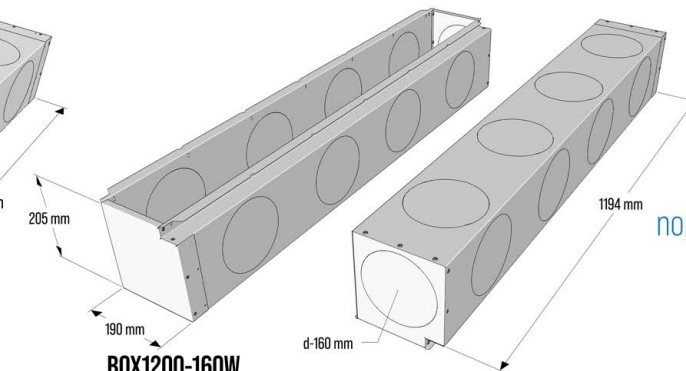

3 SLOTS

PLENUM BOXES

COMPATIBILITY, ORDERING CODES AND DIMENSIONS

600 mm air diffuser

1000 mm air diffuser

1200 mm air diffuser

BOX600-125W
CONNECTIONS side x2, top x2, end x1

BOX1000-125W
CONNECTIONS side x3, top x3, end x1

BOX1200-125W
CONNECTIONS side x4, top x4, end x1

125 mm
nominal connection

BOX600-160W
CONNECTIONS side x2, top x2, end x1

BOX1000-160W
CONNECTIONS side x3, top x3, end x1

BOX1200-160W
CONNECTIONS side x4, top x4, end x1

160 mm
nominal connection