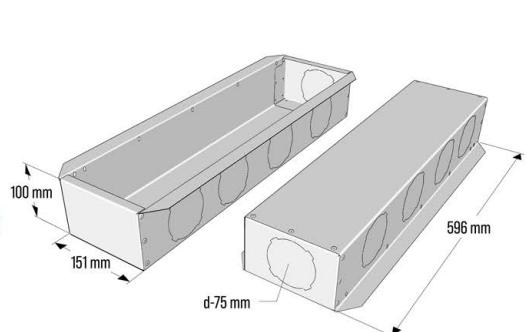

PLENUM BOXES

COMPATIBILITY, ORDERING CODES AND DIMENSIONS

3 SLOTS

600 mm air diffuser

1000 mm air diffuser

1200 mm air diffuser

75 mm duct system
slim version*

BOX600S-75W
CONNECTIONS side x4

BOX1000S-75W
CONNECTIONS side x5

BOX1200S-75W
CONNECTIONS side x6

*Slim version is the solution for a limited ceiling lowering height. Min ceiling lowering required - 105 mm for single and double layers of plasterboards. Recommended ceiling lowering height - 120 mm.

75 mm duct system

BOX600-75W
CONNECTIONS side x4, top x4, end x1

BOX1000-75W
CONNECTIONS side x4, top x4, end x1

BOX1200-75W
CONNECTIONS side x5, top x5, end x1

Min ceiling lowering height required - 125 mm for single and double layers of plasterboards. Recommended ceiling lowering height - 140 mm.

160 mm
nominal connection