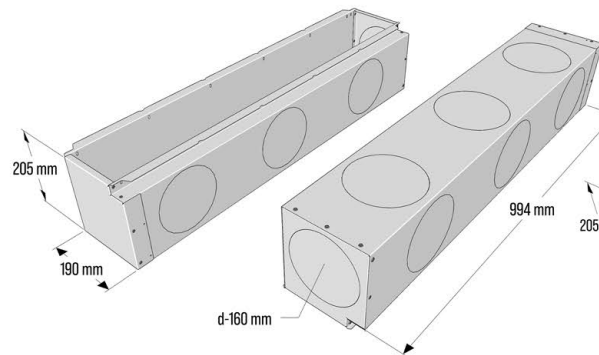

75 mm duct system

BOX600-75W
CONNECTIONS side x4, top x4, end x1

BOX1000-75W
CONNECTIONS side x4, top x4, end x1

BOX1200-75W
CONNECTIONS side x5, top x5, end x1

Min ceiling lowering height required - 125 mm for single and double layers of plasterboards. Recommended ceiling lowering height - 140 mm.

3 SLOTS

PLENUM BOXES

COMPATIBILITY, ORDERING CODES AND DIMENSIONS

600 mm air diffuser

1000 mm air diffuser

1200 mm air diffuser

BOX600-125W
CONNECTIONS side x2, top x2, end x1

BOX1000-125W
CONNECTIONS side x3, top x3, end x1

BOX1200-125W
CONNECTIONS side x4, top x4, end x1

125 mm
nominal connection

BOX600-160W
CONNECTIONS side x2, top x2, end x1

BOX1000-160W
CONNECTIONS side x3, top x3, end x1

BOX1200-160W
CONNECTIONS side x4, top x4, end x1

160 mm
nominal connection