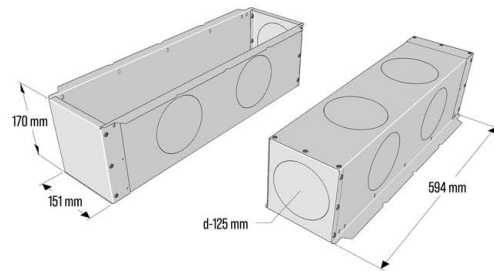

75 mm duct system

BOX600-75W
CONNECTIONS side x4, top x4, end x1

BOX1000-75W
CONNECTIONS side x4, top x4, end x1

BOX1200-75W
CONNECTIONS side x5, top x5, end x1

Min ceiling lowering height required - 125 mm for single and double layers of plasterboards. Recommended ceiling lowering height - 140 mm.

3 SLOTS

PLENUM BOXES

COMPATIBILITY, ORDERING CODES AND DIMENSIONS

600 mm air diffuser

1000 mm air diffuser

1200 mm air diffuser

BOX600-125W
CONNECTIONS side x2, top x2, end x1

BOX1000-125W
CONNECTIONS side x3, top x3, end x1

BOX1200-125W
CONNECTIONS side x4, top x4, end x1

125 mm
nominal connection

BOX600-160W
CONNECTIONS side x2, top x2, end x1

BOX1000-160W
CONNECTIONS side x3, top x3, end x1

BOX1200-160W
CONNECTIONS side x4, top x4, end x1

160 mm
nominal connection