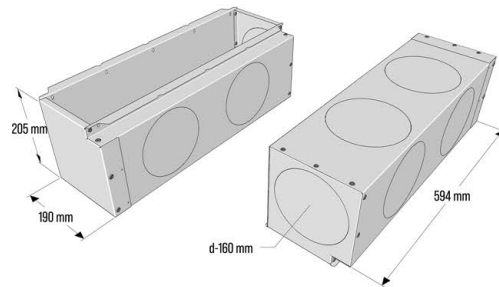

75 mm duct system

BOX600-75W
CONNECTIONS side x4, top x4, end x1

BOX1000-75W
CONNECTIONS side x4, top x4, end x1

BOX1200-75W
CONNECTIONS side x5, top x5, end x1

Min ceiling lowering height required - 125 mm for single and double layers of plasterboards. Recommended ceiling lowering height - 140 mm.

3 SLOTS

PLENUM BOXES

COMPATIBILITY, ORDERING CODES AND DIMENSIONS

600 mm air diffuser

1000 mm air diffuser

1200 mm air diffuser

BOX600-125W
CONNECTIONS side x2, top x2, end x1

BOX1000-125W
CONNECTIONS side x3, top x3, end x1

BOX1200-125W
CONNECTIONS side x4, top x4, end x1

125 mm
nominal connection

BOX600-160W
CONNECTIONS side x2, top x2, end x1

BOX1000-160W
CONNECTIONS side x3, top x3, end x1

BOX1200-160W
CONNECTIONS side x4, top x4, end x1

160 mm
nominal connection