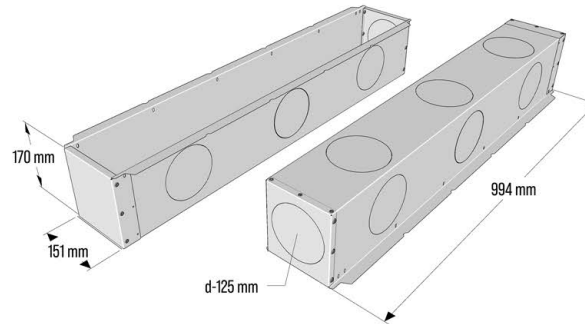

75 mm duct system

BOX600-75W
CONNECTIONS side x4, top x4, end x1

BOX1000-75W
CONNECTIONS side x4, top x4, end x1

BOX1200-75W
CONNECTIONS side x5, top x5, end x1

Min ceiling lowering height required - 125 mm for single and double layers of plasterboards. Recommended ceiling lowering height - 140 mm.

3 SLOTS

PLENUM BOXES

COMPATIBILITY, ORDERING CODES AND DIMENSIONS

600 mm air diffuser

1000 mm air diffuser

1200 mm air diffuser

BOX600-125W
CONNECTIONS side x2, top x2, end x1

BOX1000-125W
CONNECTIONS side x3, top x3, end x1

BOX1200-125W
CONNECTIONS side x4, top x4, end x1

125 mm
nominal connection

BOX600-160W
CONNECTIONS side x2, top x2, end x1

BOX1000-160W
CONNECTIONS side x3, top x3, end x1

BOX1200-160W
CONNECTIONS side x4, top x4, end x1

160 mm
nominal connection