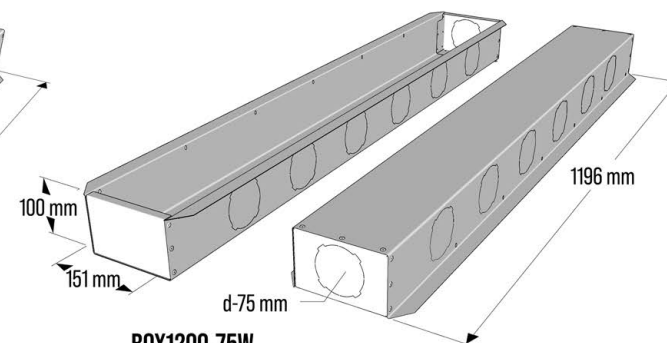

PLENUM BOXES

COMPATIBILITY, ORDERING CODES AND DIMENSIONS

3 SLOTS

600 mm air diffuser

1000 mm air diffuser

1200 mm air diffuser

75 mm duct system
slim version*

BOX600S-75W
CONNECTIONS side x4

BOX1000S-75W
CONNECTIONS side x5

BOX1200S-75W
CONNECTIONS side x6

*Slim version is the solution for a limited ceiling lowering height. Min ceiling lowering required - 105 mm for single and double layers of plasterboards. Recommended ceiling lowering height - 120 mm.

75 mm duct system

BOX600-75W
CONNECTIONS side x4, top x4, end x1

BOX1000-75W
CONNECTIONS side x4, top x4, end x1

BOX1200-75W
CONNECTIONS side x5, top x5, end x1

Min ceiling lowering height required - 125 mm for single and double layers of plasterboards. Recommended ceiling lowering height - 140 mm.

160 mm
nominal connection