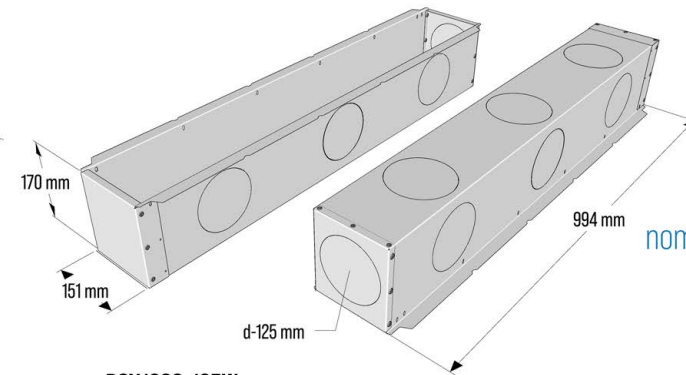

75 mm duct system

BOX600-75W
CONNECTIONS side x4, top x4, end x1

BOX1000-75W
CONNECTIONS side x4, top x4, end x1

BOX1200-75W
CONNECTIONS side x5, top x5, end x1

Min ceiling lowering height required - 125 mm for single and double layers of plasterboards. Recommended ceiling lowering height - 140 mm.

3 SLOTS

PLENUM BOXES

COMPATIBILITY, ORDERING CODES AND DIMENSIONS

600 mm air diffuser

1000 mm air diffuser

1200 mm air diffuser

BOX600-125W
CONNECTIONS side x2, top x2, end x1

BOX1000-125W
CONNECTIONS side x3, top x3, end x1

BOX1200-125W
CONNECTIONS side x4, top x4, end x1

125 mm
nominal connection

BOX600-160W
CONNECTIONS side x2, top x2, end x1

BOX1000-160W
CONNECTIONS side x3, top x3, end x1

BOX1200-160W
CONNECTIONS side x4, top x4, end x1

160 mm
nominal connection