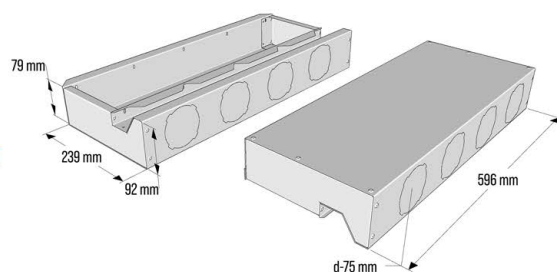

PLENUM BOXES

COMPATIBILITY, ORDERING CODES AND DIMENSIONS

3 SLOTS

600 mm air diffuser

1000 mm air diffuser

1200 mm air diffuser

75 mm duct system
slim version*

BOX600S-75W
CONNECTIONS side x4

BOX1000S-75W
CONNECTIONS side x5

BOX1200S-75W
CONNECTIONS side x6

*Slim version is the solution for a limited ceiling lowering height. Min ceiling lowering required - 105 mm for single and double layers of plasterboards. Recommended ceiling lowering height - 120 mm.

75 mm duct system

BOX600-75W
CONNECTIONS side x4, top x4, end x1

BOX1000-75W
CONNECTIONS side x4, top x4, end x1

BOX1200-75W
CONNECTIONS side x5, top x5, end x1

Min ceiling lowering height required - 125 mm for single and double layers of plasterboards. Recommended ceiling lowering height - 140 mm.

160 mm
nominal connection