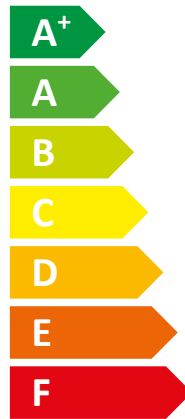

ENERG
енергия · ενέργεια

WH-ADC0309J3E5 /
Panasonic WH-UD09JE5

A⁺⁺

A⁺

Two sound power level icons. The top one shows a house with a speaker icon and the text "41 dB". The bottom one shows a house with a speaker icon and the text "59 dB".

A legend for power consumption with three colored squares: dark blue for "6 kW", medium blue for "7 kW", and light blue for "6 kW".

An icon showing a clock face with a coin and an arrow pointing down, symbolizing energy saving or cost reduction.