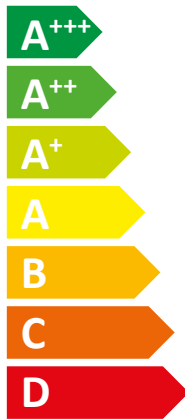

ENERG
енергия · ενέργεια

WH-ADC0309J3E5 /
Panasonic WH-UD09JE5

A⁺⁺

A⁺

Two sound power level icons. The top one shows a house with a speaker icon and the text "41 dB". The bottom one shows a house with a speaker icon and the text "59 dB".

A legend for power consumption with three colored squares: dark blue for "6 kW", medium blue for "7 kW", and light blue for "6 kW".

An icon showing a clock face with a coin and an arrow pointing down, symbolizing energy saving or cost reduction.