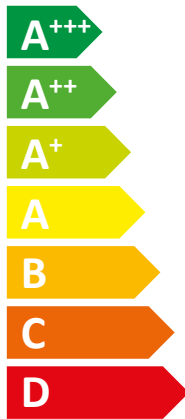

ENERG
енергия · ενέργεια

WH-ADC0309J3E5C /
Panasonic WH-UD05JE5

A⁺⁺

A⁺

Two sound power level icons. The top one shows a house with a speaker icon and the text "41 dB". The bottom one shows a house with a speaker icon and the text "55 dB".

Legend for power consumption: a dark blue square for "2 kW", a medium blue square for "4 kW", and a light blue square for "4 kW".

Icon representing energy saving, showing a clock face and a coin with an arrow pointing down.