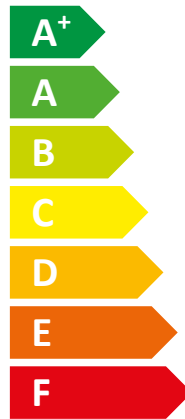

ENERG
енергия · ενέργεια

WH-ADC0309J3E5C /
Panasonic WH-UD05JE5

A⁺⁺

A⁺

Two sound power level icons. The top one shows a house with a speaker icon and the text "41 dB". The bottom one shows a house with a speaker icon and the text "55 dB".

Legend for power consumption: a dark blue square for "2 kW", a medium blue square for "4 kW", and a light blue square for "4 kW".

Icon representing energy saving, showing a clock face and a coin with an arrow pointing down.